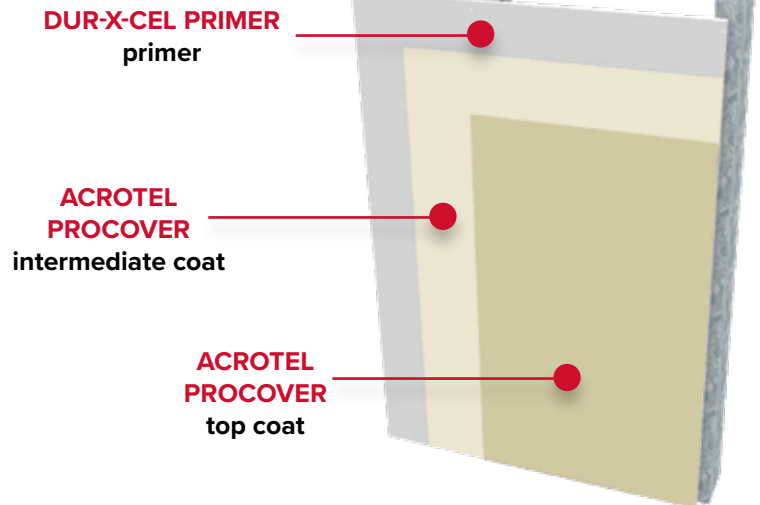

Durex[®] Acrotel Procover Acrylic Wall Coating - Low VOC

Commercial, Institutional, Residential Interior Wall Coating

Ideal for

- Commercial, Institutional, Residential Interior Wall Coating

When to use

- Economical General Purpose Protective Paint
- Commercial, Institutional, Residential, Interior Walls

Features

- Low VOC
- Water Based Coating System
- Economical Coating System

Colour Availability

- Tinted

COMPONENT	PRODUCT	DFT	COVERAGE	APPLICATION TEMPERATURE
PRIMER	Dur-X-Cel Primer	2 - 4 mils	300 - 500 ft ² /Gal	5°C to 35°C
INTERMEDIATE COAT	Acrotel Procover	2 - 4 mils	100 ft ² /Gal	5°C to 35°C
TOP COAT	Acrotel Procover	2 - 4 mils	160 - 200 ft ² /Gal	5°C to 35°C